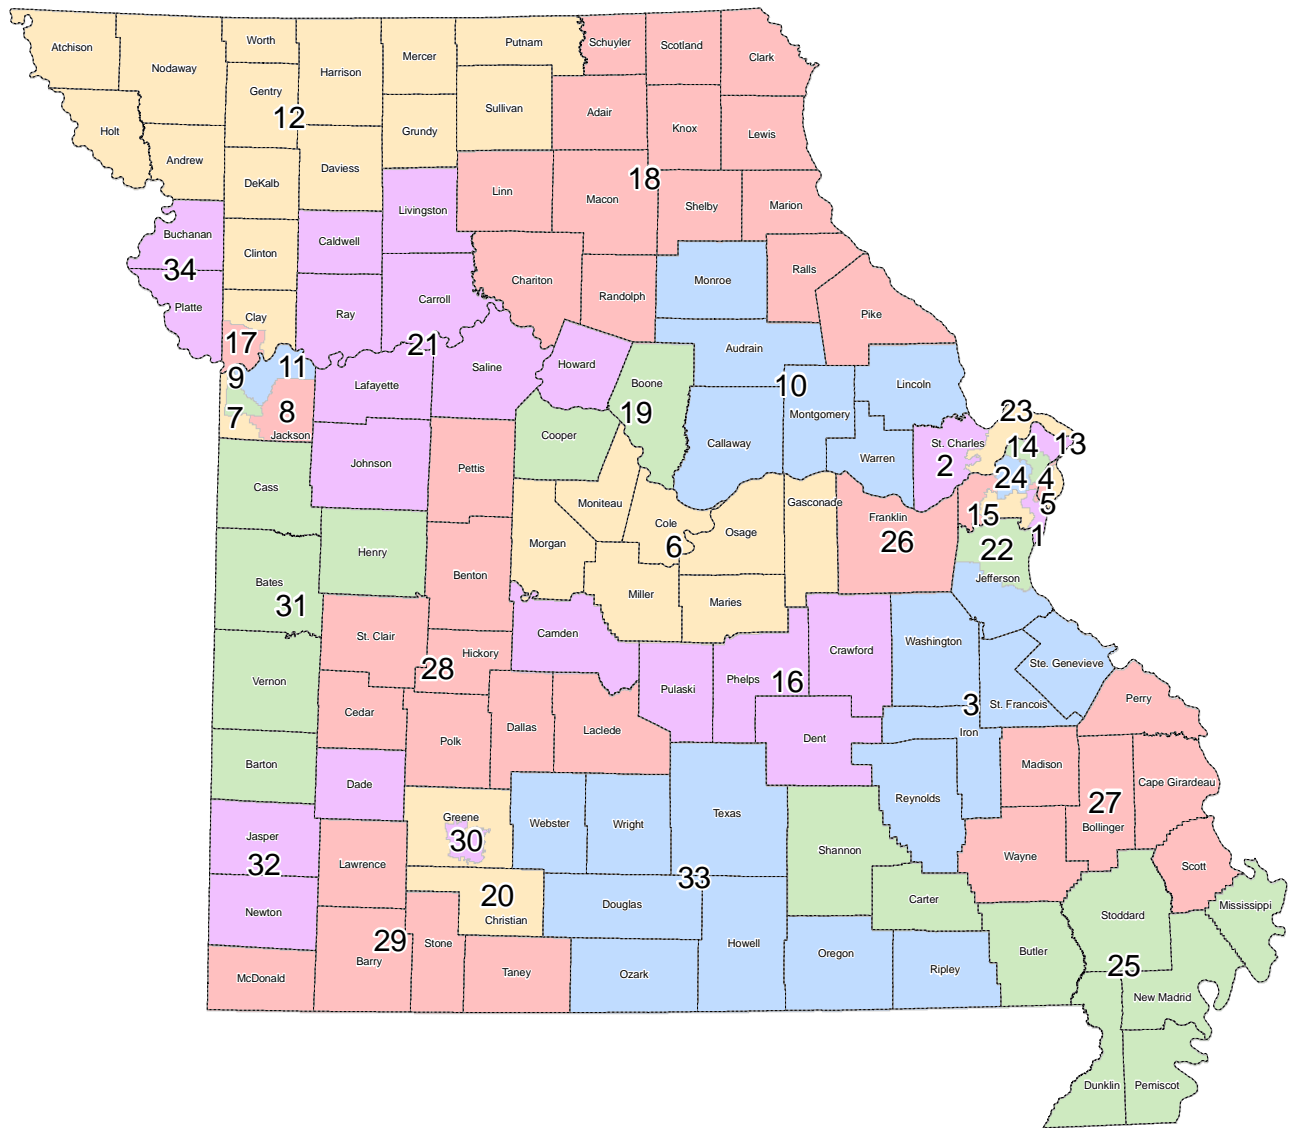

# Missouri Senate 2012 Senate Apportionment Commission – Final Plan

-  Senate Plan
-  U.S. Highways
-  Interstates

Office of Administration  
March 2012