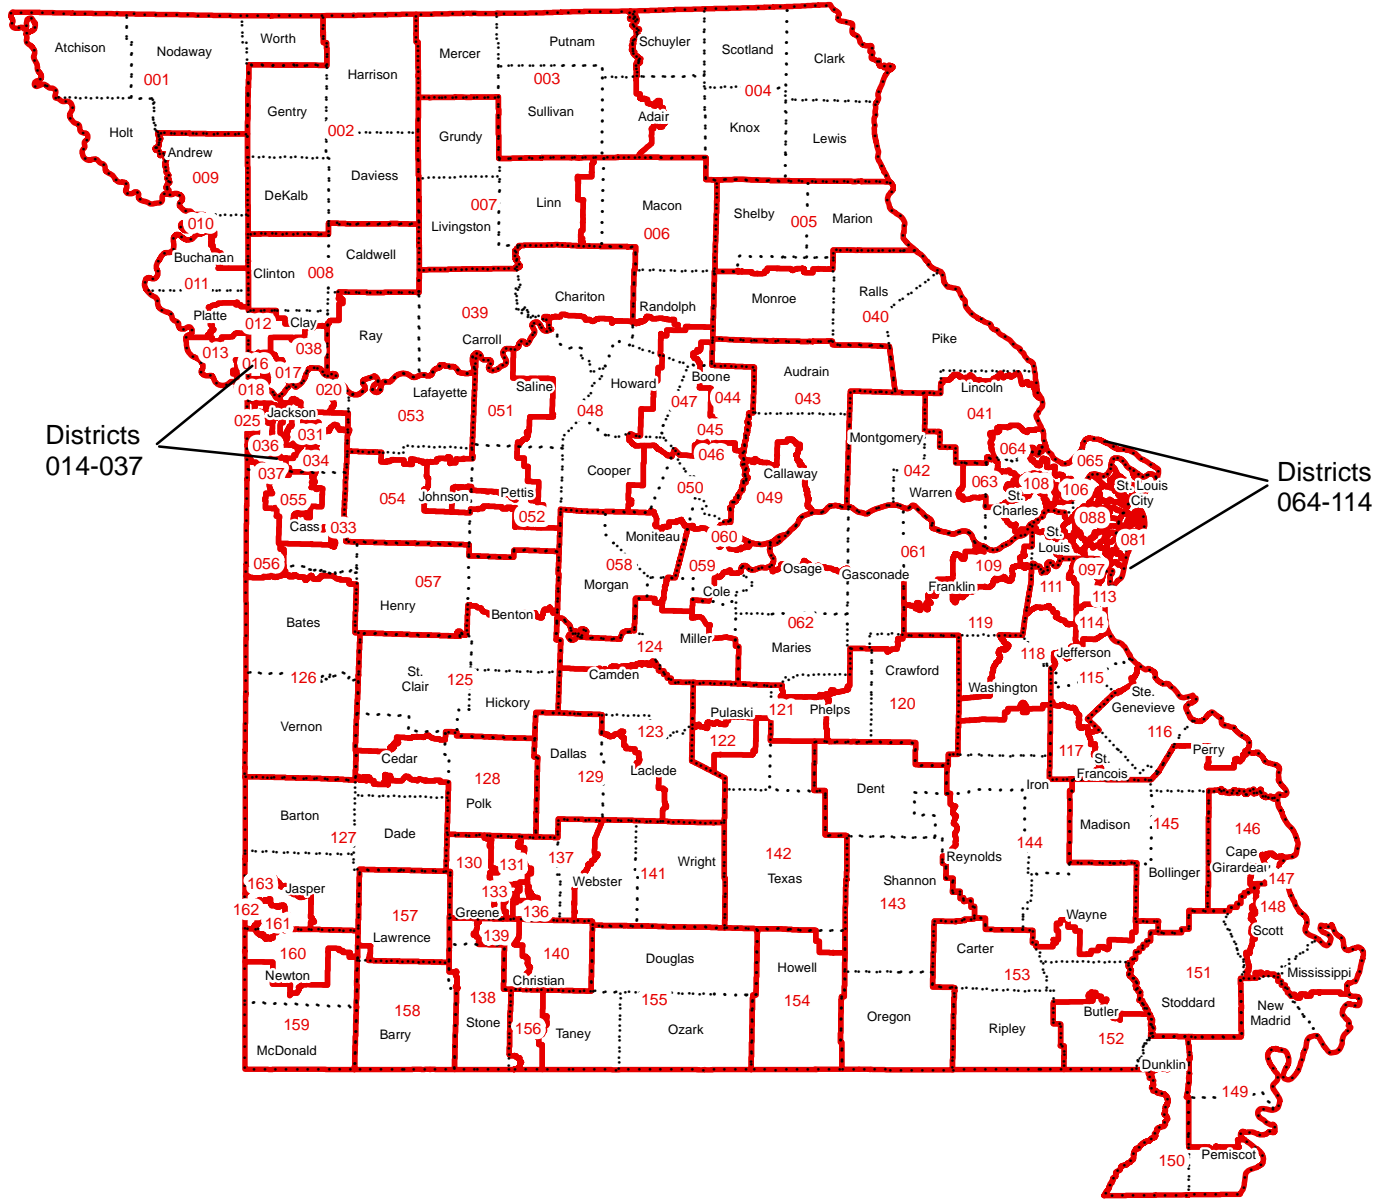

# House Apportionment Plan 2011

## Missouri Appellate Apportionment Commission

Districts  
014-037

Districts  
064-114

District Lines

Counties

Redistricting Office